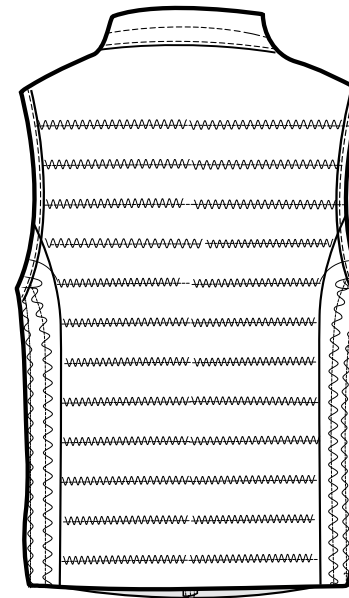

FRONT

BACK

SIZES		XS	S	M	L	XL
<b>A</b>	Half Chest 2,5cm below armhole	46	49	52	55	58
<b>B</b>	Body Length (from HPS)	56	58	60	62	64