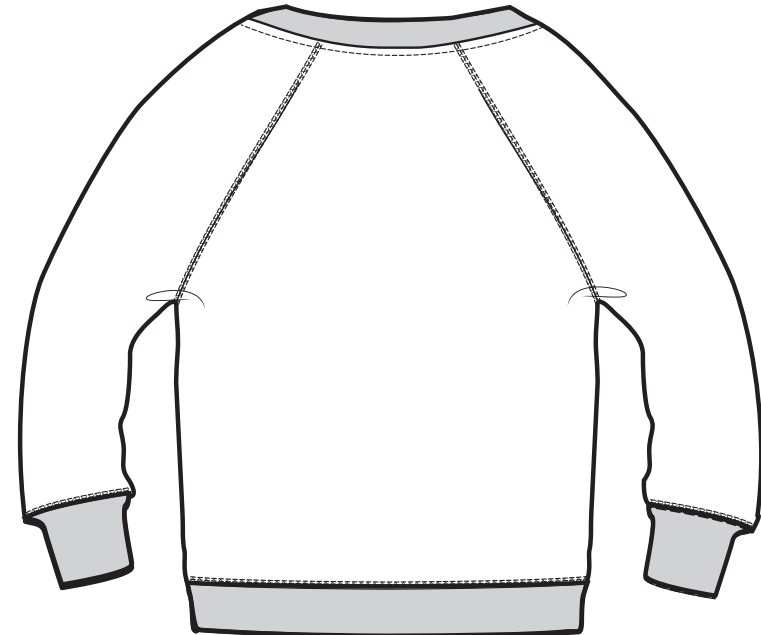

FRONT

BACK

SIZES		XS	S	M	L	XL
A	Half Chest 2,5cm below armhole	48	50,5	53,5	56,5	59,5
B	Body Length (from HPS)	61	63	65	67	68
C	Sleeve length	47,75	49	50,5	51,75	53