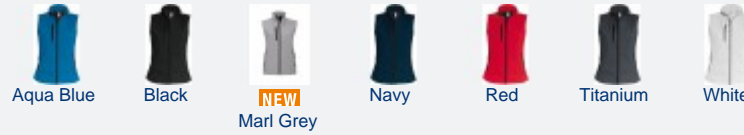

KARIBAN

K404 LADIES' SOFTSHELL BODYWARMER KARIBAN

Softshell 3 layer bonded fabric. Breathable up to 3000 g/m²/24h & water resistant up to 8000 mm. 95% Polyester 5% Elastane outer layer, performance membrane mid layer & micro fleece inner layer. Zip through front. 2 zip closing side pockets. 1 right zip closing pocket.

Available colours S - M - L - XL - XXL - 3XL - 4XL

COATING WEIGHT PACKAGE

300 gr/m²

10

PAGE OF THE CATALOG

p.212