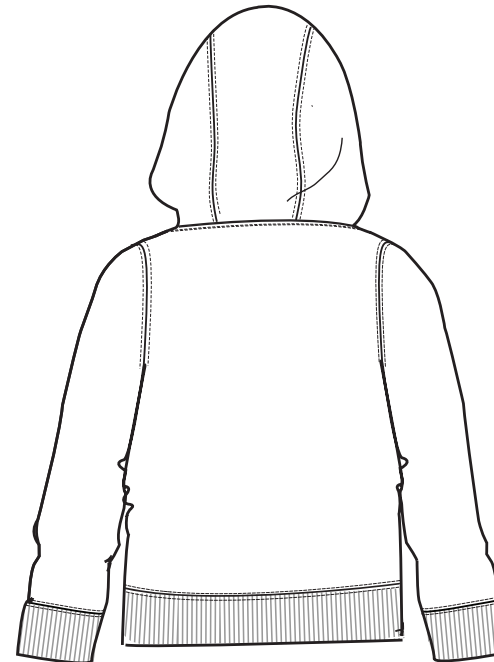

FRONT

BACK

SIZES		XXS	XS	S	M	L	XL	XXL
A	Half Chest 2,5cm below armhole	43,5	46	48,5	51	54	57	60
B	Body Length (from HPS)	65	67	69	71	73	75	77
C	Sleeve length	63,5	65	66,5	68	69,5	71	72,5