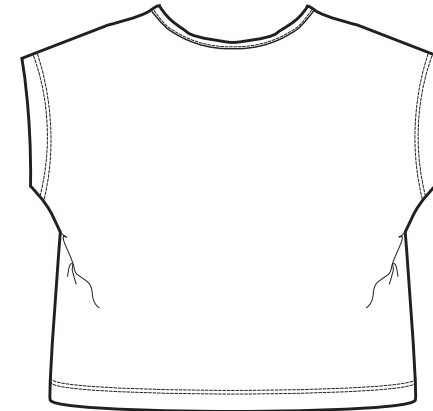

FRONT

BACK

SIZES		XXS	XS	S	M	L
A	Half Chest 2,5cm below armhole	55	57,5	60	62,5	65,5
B	Body Length (from HPS)	53	55	57	59	61
C	Sleeve length	15	15,5	16	16,5	17