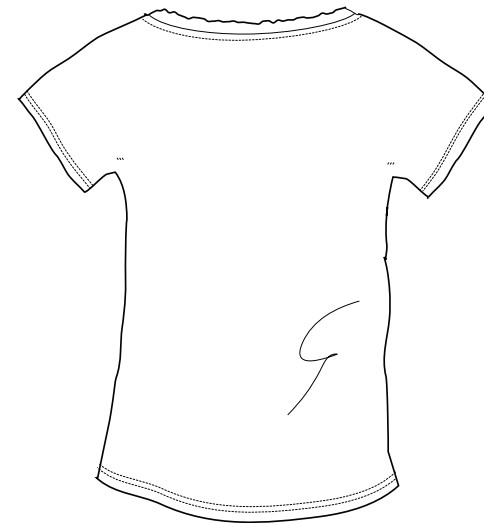

FRONT

BACK

SIZES		XXS	XS	S	M	L	XL
A	Half Chest 2,5cm below armhole	41	43,5	46	48,5	51,5	54,5
B	Body Length (from HPS)	64	66	68	70	72	74
C	Sleeve length	17	17,5	18	18,5	19	19,5