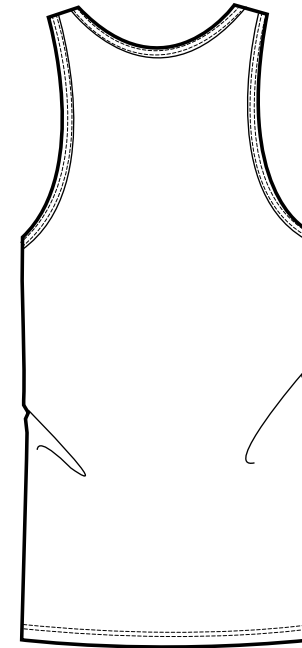

FRONT

BACK

SIZES		XS	S	M	L	XL	XXL
A	Half Chest 2,5cm below armhole	42	45	48	51	54	57
B	Body Length (from HPS)	67,5	69,5	71,5	73,5	75,5	77,5