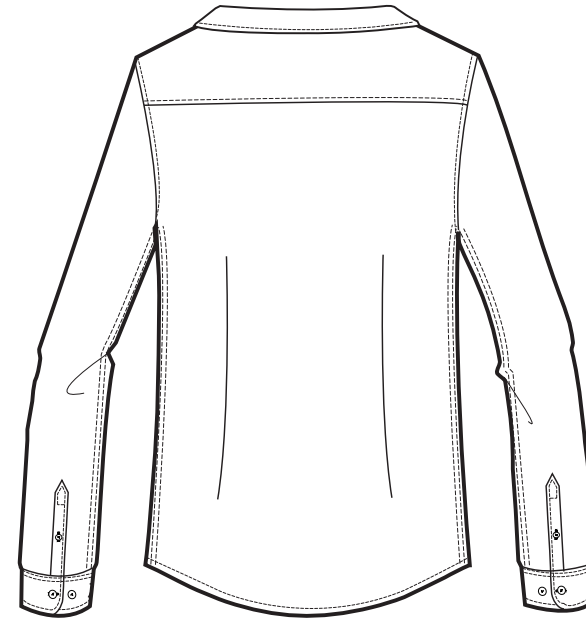

FRONT

BACK

SIZES		XS	S	M	L	XL
A	Half Chest 2,5cm below armhole	45,5	48	51	53	56
B	Body Length (from HPS)	65	67	69	70,5	71,5
C	Sleeve length	62	63	64	64,5	65