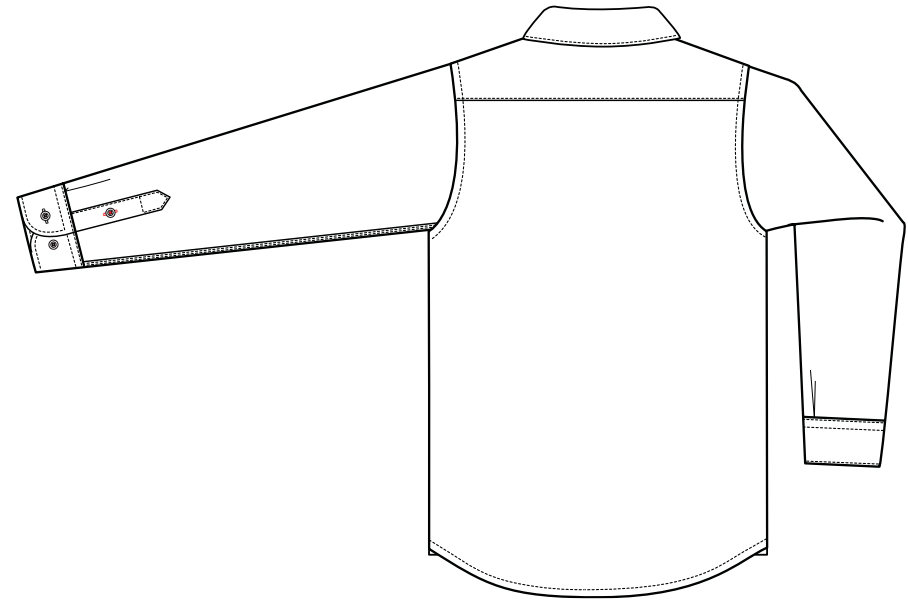

FRONT

BACK

SIZES		XS	S	M	L	XL	XXL	XXXL
A	Half Chest 2,5cm below armhole	47	50	53	56	59	62	65
B	Body Length (from HPS)	69	71	73	75	77	79	81
C	Sleeve length	64,5	65,4	66,5	67,5	68,5	69,5	70,5