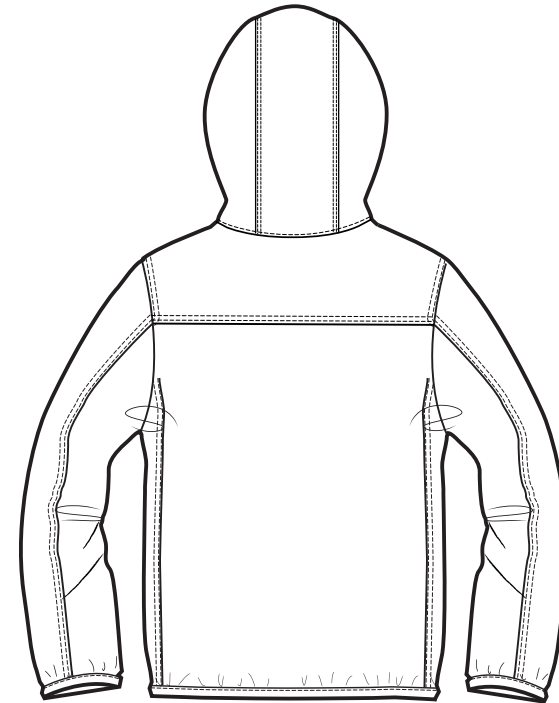

FRONT

BACK

SIZES		S	M	L	XL	XXL
A	Half Chest 2,5cm below armhole	52,5	55	58	61	64
B	Body Length (from HPS)	66	68	70	72	74
C	Sleeve length	65,5	67	68,5	70	71,5